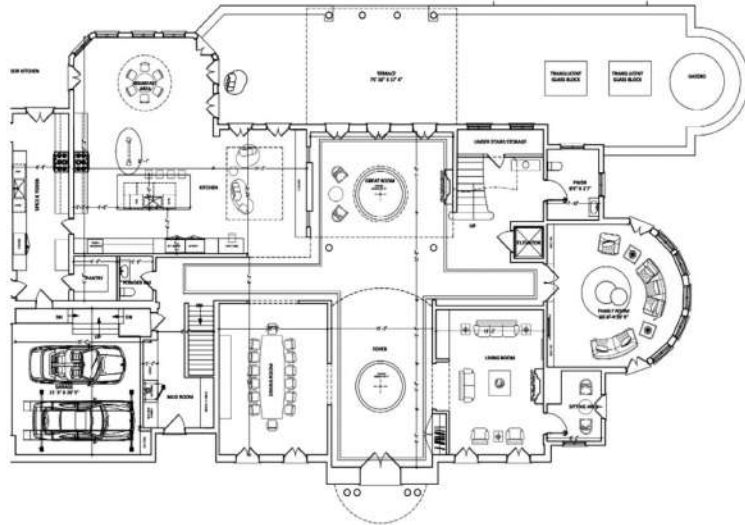

FOJERDESIGN