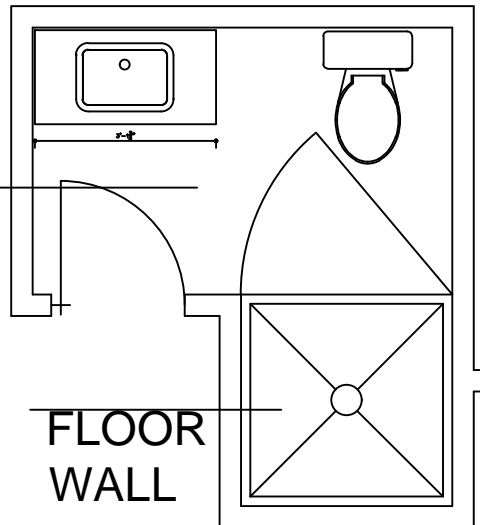

PRODUCED BY:  
N.M

SIGN&DATE:

**VANITY LIGHTING**

KUBE BATH 36" ROSE WOOD WALL MOUNT

**SLIDING BATHTUB GLASS SHOWER DOOR**

FLOOR

AMAZE GREY MATT TILE

FLOOR WALL