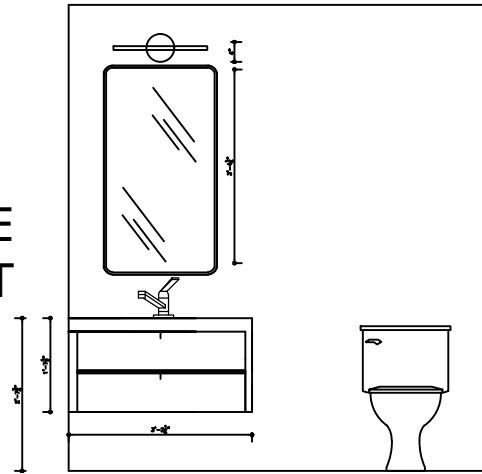

VANITY LIGHTING

KUBE BATH 36" ROSE WOOD WALL MOUNT