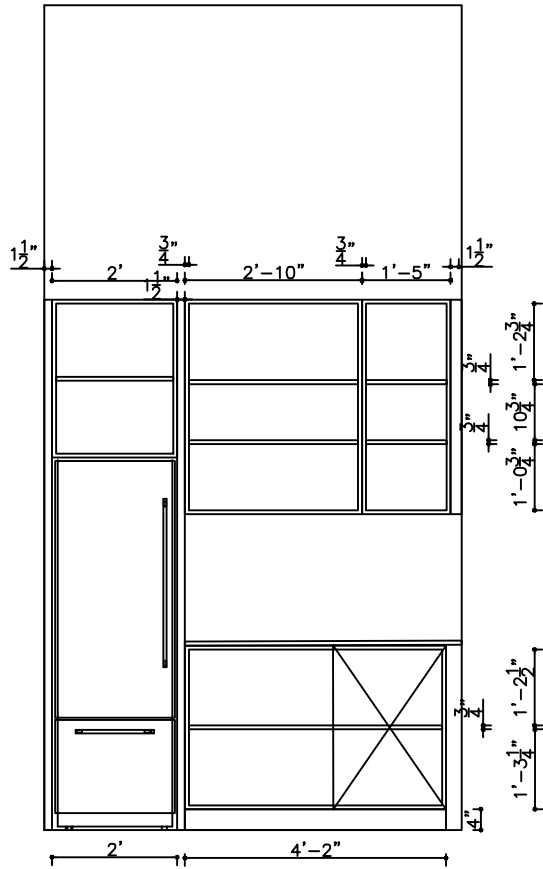

VIEW A

PROJECT TITLE:
63 GLENWOOD DR

TITLE:
MAIN FLOOR KITCHEN

All dimensions are subject to verification and adjustment on jobsite to fit job condition.

PRODUCED BY:
N.M

SIGN&DATE: