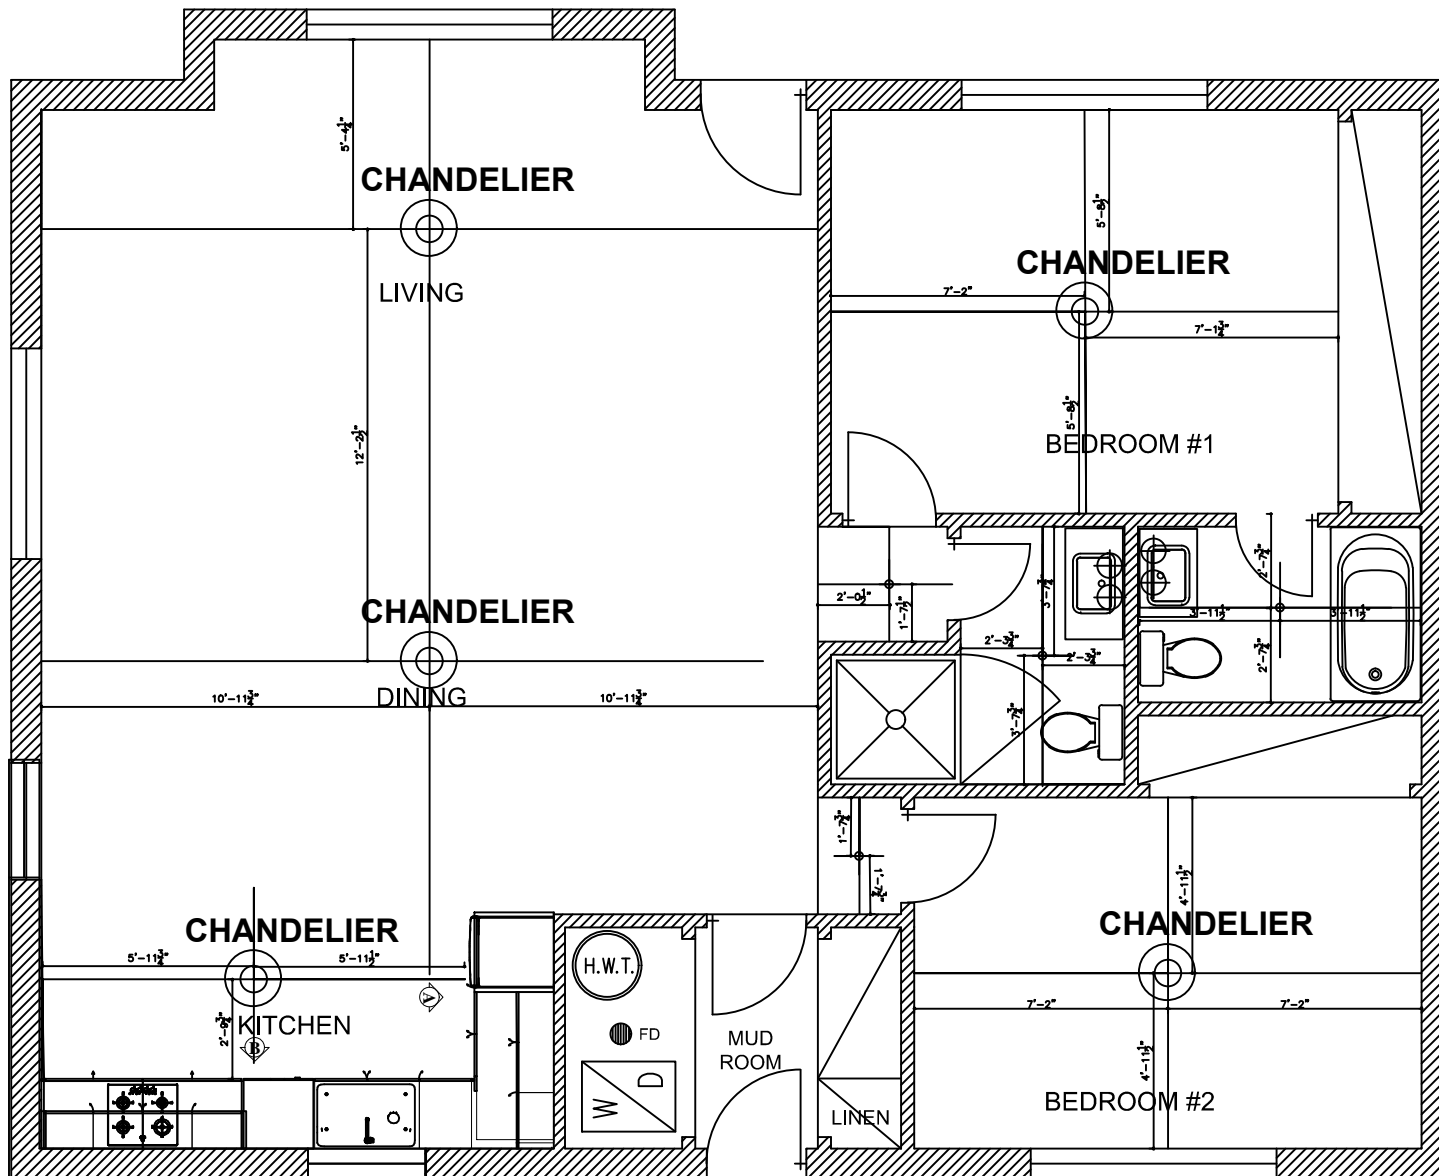

PRODUCED BY:  
N.M

SIGN&DATE:

**VANITY LIGHTING**

KUBE BATH 36" ROSE WOOD WALL MOUNT

**SLIDING BATHTUB GLASS SHOWER DOOR**

FLOOR

AMAZE GREY MATT TILE

FLOOR WALL

PROJECT TITLE:  
63 GLENWOOD DR

TITLE:  
BATHROOM#1

All dimensions are subject to verification and adjustment on jobsite to fit job condition.

PRODUCED BY:  
N.M

SIGN&DATE:

**CHANDELIER**

**POTLIGHT**

**VANITY LIGHTING**