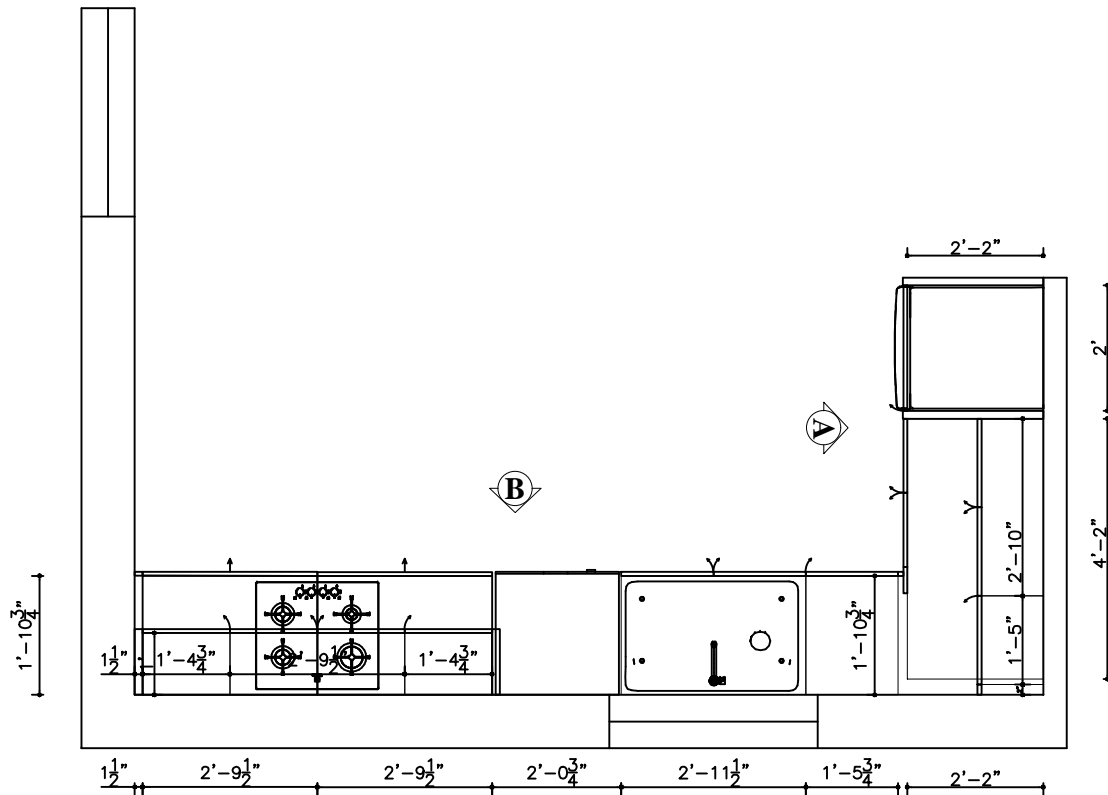

COUNTERTOPS: H05 QUARTZ

KITCHEN CABINET:
UPPER CABINET: WHITE FLAT MATT
LOWER CABINET: WHITE FLAT MATT

HARDWARES

LED.UNDER CABINET

VENT-A-HOOD

FLOOR: SMART DROP ELITE7
VALKYRIO