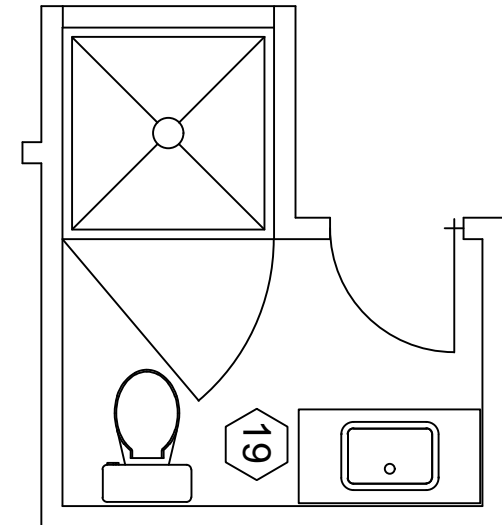

PROJECT TITLE:  
63 GLENWOOD DR

TITLE:  
BATHROOM#1

All dimensions are subject to verification and adjustment on jobsite to fit job condition.

PRODUCED BY:  
N.M

SIGN&DATE:

**CHANDELIER**

**POTLIGHT**

**VANITY LIGHTING**