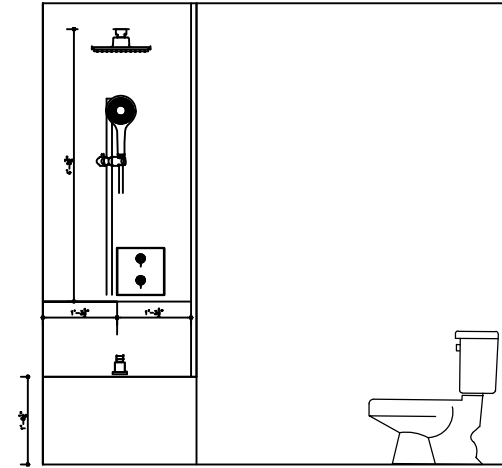

SLIDING BATHTUB GLASS SHOWER DOOR

CALATTA BIANCO

TT701 TILE

FLOOR
WALL

GRAND
DESIGN • BUILD

PROJECT TITLE:
63 GLENWOOD DR

TITLE:
MASTER ENSUITE

All dimensions are subject to verification and adjustment on jobsite to fit job condition.

PRODUCED BY:
N.M

SIGN&DATE: