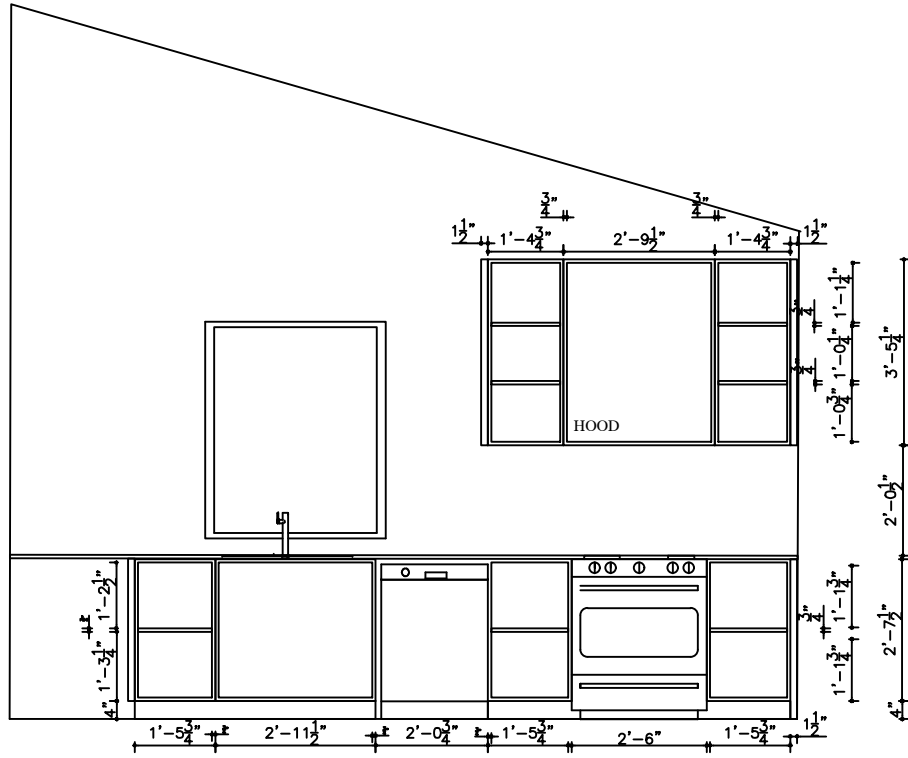

POT LIGHT  
DESIGN FOR BATHROOMS

PROJECT TITLE:  
63 GLENWOOD DR

TITLE:  
MAIN FLOOR PLAN

All dimensions are subject  
to verification and  
adjustment on jobsite to fit  
job condition.

PRODUCED BY:  
N.M

PROJECT TITLE:  
 63 GLENWOOD DR

TITLE:  
 MAIN FLOOR KITCHEN

All dimensions are subject to verification and adjustment on jobsite to fit job condition.

PRODUCED BY:  
 N.M

SIGN&DATE:

VIEW B

PROJECT TITLE:  
63 GLENWOOD DR  
TITLE:  
MAIN FLOOR KITCHEN