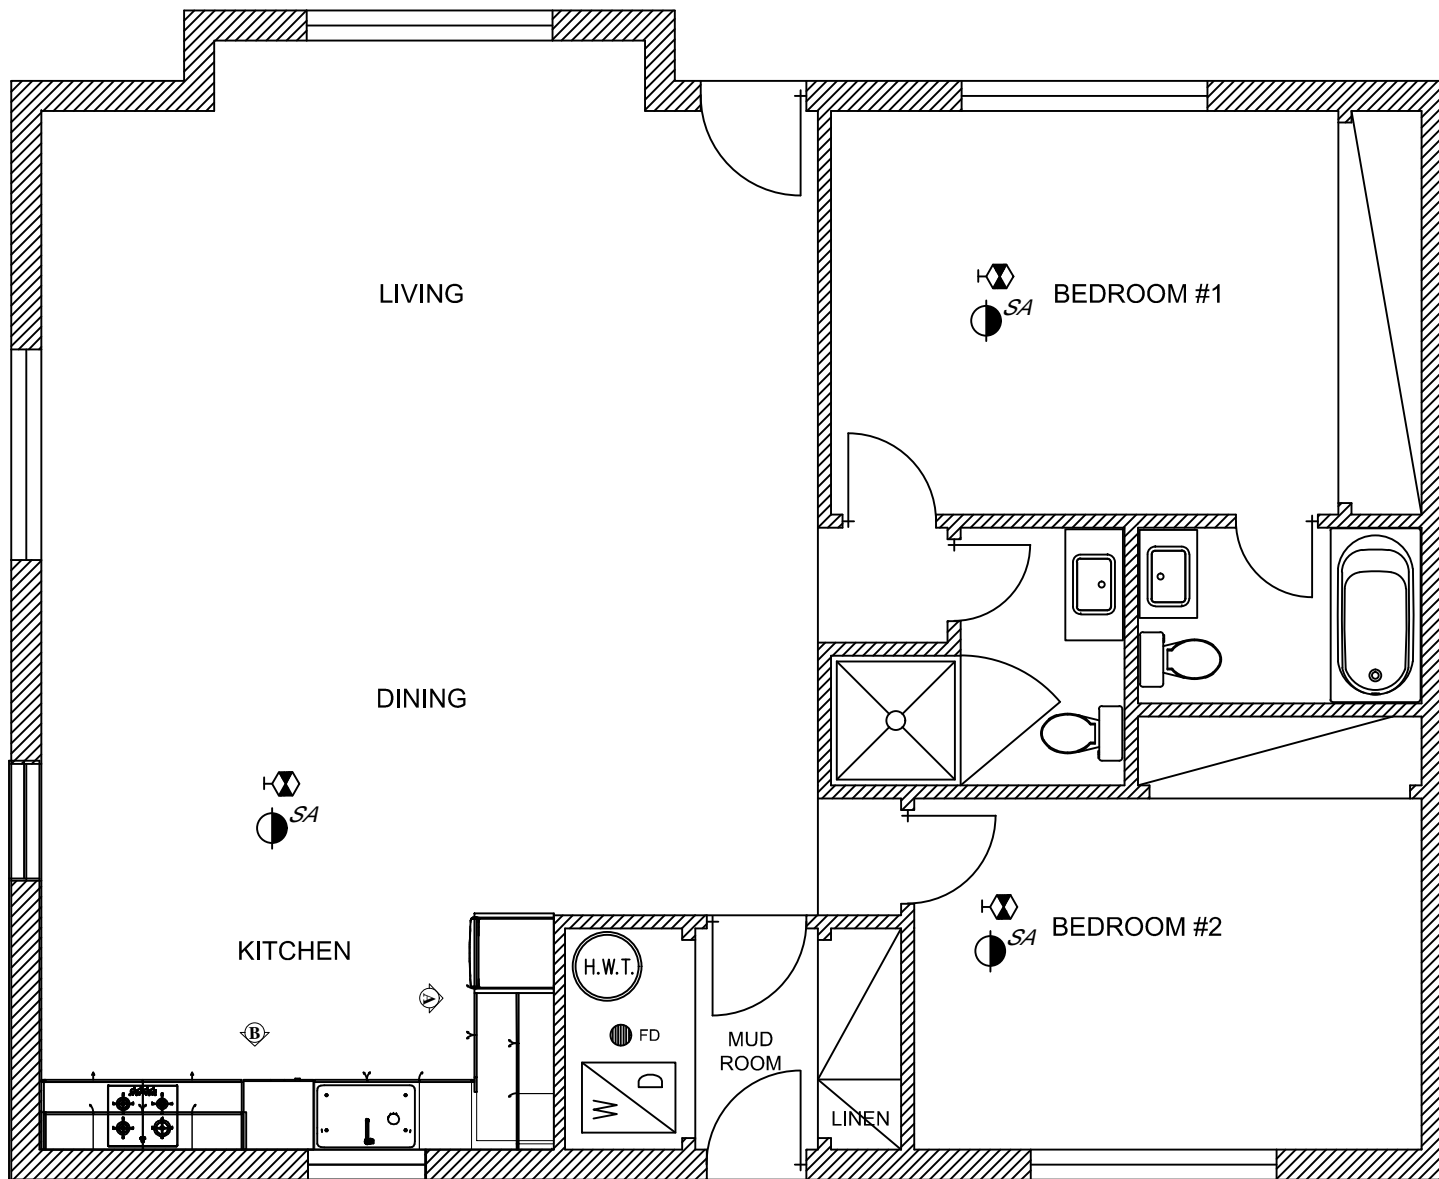

WALL DESIGN:
PEGASUS/ DLX1010-1

FLOOR: VALKYRIE
LUXURY VINYL

KITCHEN :
MODERN DESIGN AND
ALL FLAT WHITE

CHANDELIER
LIGHTING DESIGN

POT LIGHT
DESIGN FOR BATHROOMS