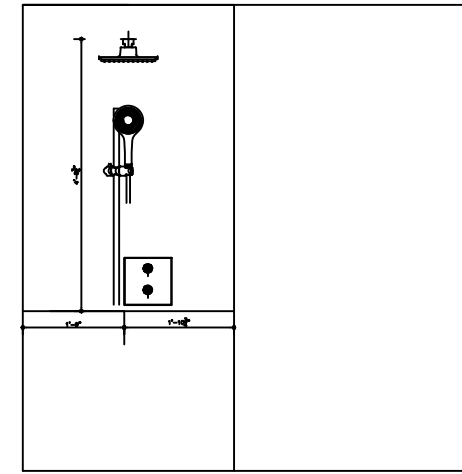

SLIDING BATHTUB GLASS SHOWER DOOR