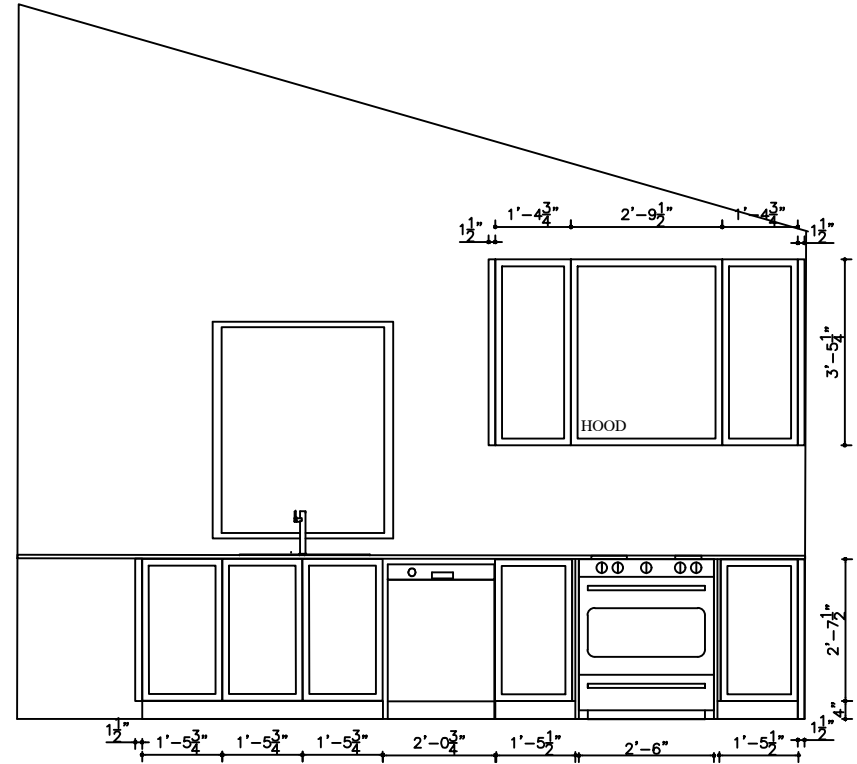

POT LIGHT  
DESIGN FOR BATHROOMS

PROJECT TITLE:  
63 GLENWOOD DR

TITLE:  
MAIN FLOOR PLAN

All dimensions are subject  
to verification and  
adjustment on jobsite to fit  
job condition.

PRODUCED BY:  
N.M

PROJECT TITLE:  
 63 GLENWOOD DR

TITLE:  
 MAIN FLOOR KITCHEN

All dimensions are subject to verification and adjustment on jobsite to fit job condition.

PRODUCED BY:  
 N.M

SIGN&DATE:

VIEW B

PROJECT TITLE:  
63 GLENWOOD DR  
TITLE:  
MAIN FLOOR KITCHEN